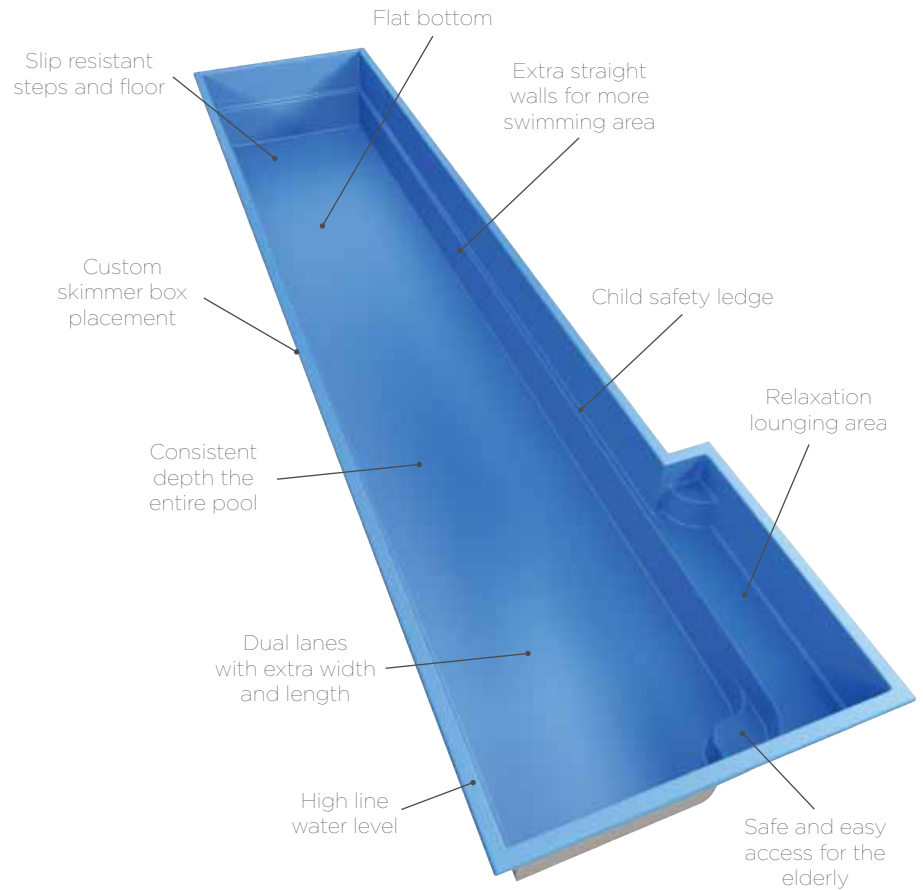

# Lap Pool

Designed to be the perfect fitness and fun pool.

Being substantially longer and wider than the traditional fibreglass lap pool this changes all the boundaries. It has been designed for dual lanes which makes it wide enough to be an extra long family fun pool while having all the benefits of a lap pool.

The generous depth has been refined to make this the perfect all rounder for fitness, lifestyle and fun.

All measurements approximate overall.