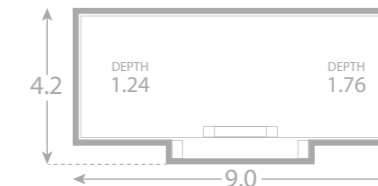

All measurements approximate overall.