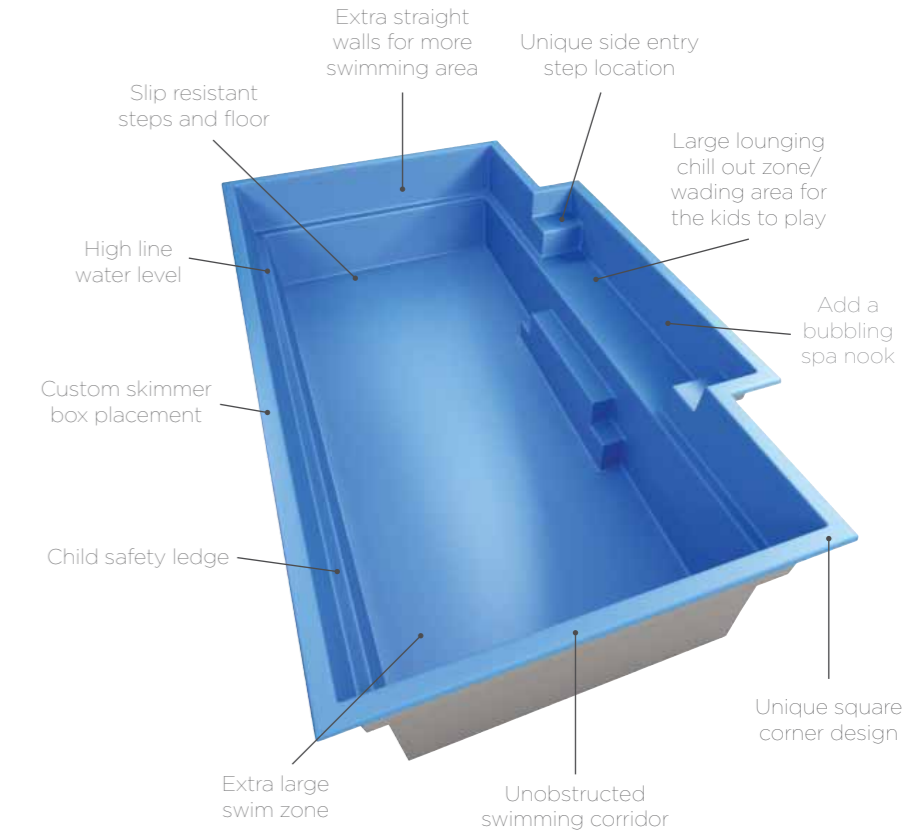

# Heritage

The Heritage is a custom designed side entry pool that is perfect for any backyard.

This innovative design offers an unobstructed, extra large swimming corridor for the whole family to enjoy. If it's playing volley ball, swimming laps or simply relaxing, this pool truly has it all.

It's the perfect choice for those who want to combine fun, fitness and relaxation in your own backyard resort.

★ LIFETIME ★  
STRUCTURAL WARRANTY

**A380 SUPERFRAME**  
ADVANCED TECHNOLOGY

All measurements approximate overall.