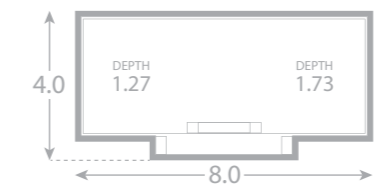

All measurements approximate overall.