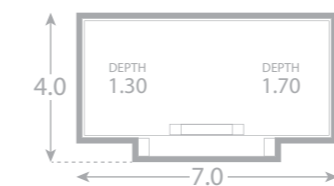

All measurements approximate overall.