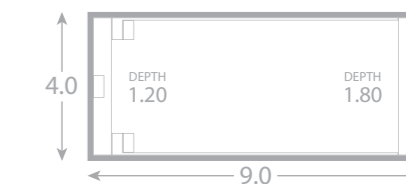

All measurements approximate overall.