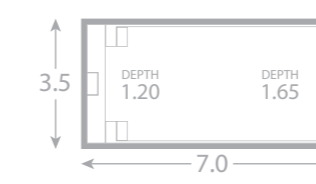

All measurements approximate overall.