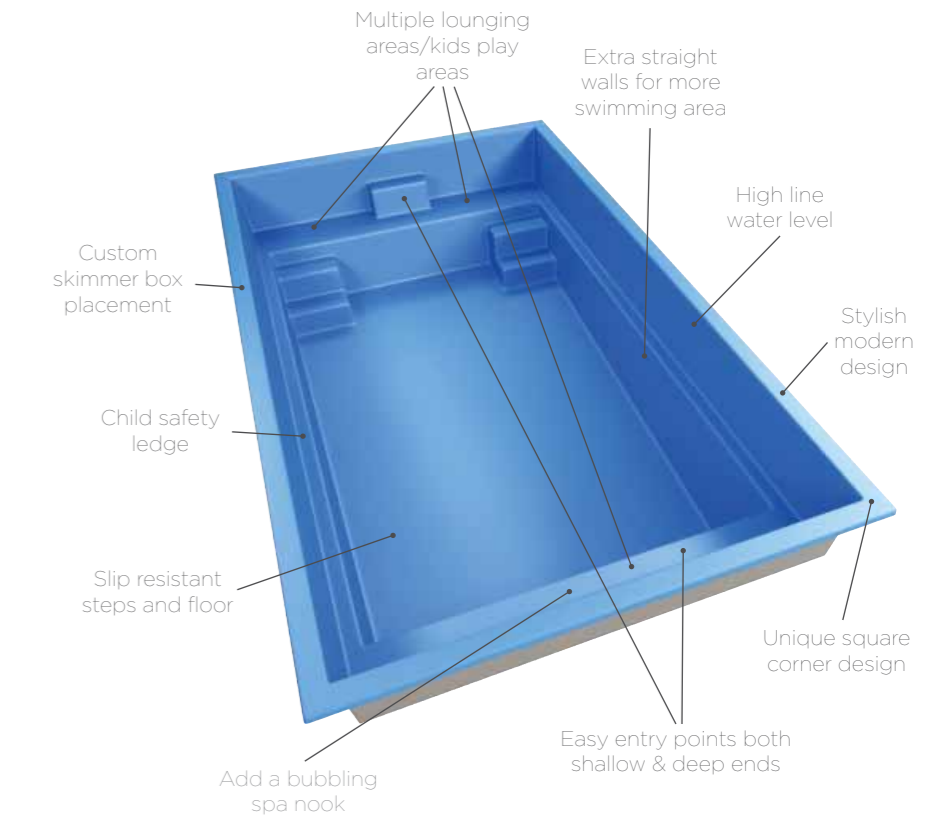

Entertainer

The Entertainer pool is designed to take your parties to a whole new level. It will transform your backyard into your own private resort.

It's functional, modern design provides easy access points, multiple child wading areas as well as lots of space for relaxation. It's got the lot!

This pool makes a stunning centrepiece in any backyard that will bring your family and friends together to enjoy.

★ LIFETIME ★
STRUCTURAL WARRANTY

A380 SUPERFRAME
ADVANCED TECHNOLOGY

All measurements approximate overall.