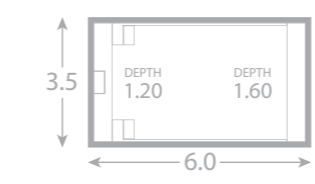

All measurements approximate overall.